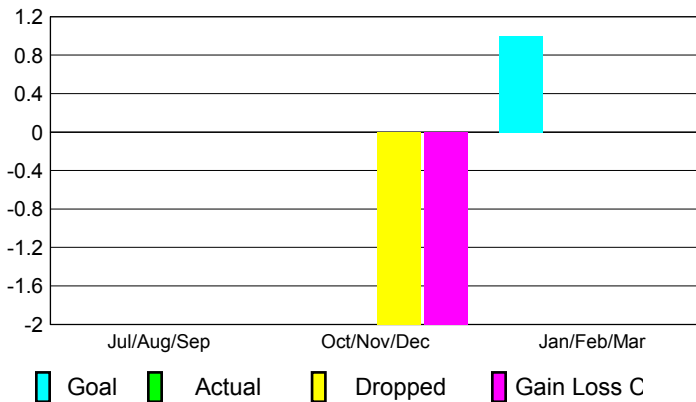

2012-2013 GMT Reports for District (or Undistricted) **District 335 A**

GMT: **Junichi Takata**

Location: **JAPAN**

GMT CA: **5**

CLUBS

Club Results 2012-2013

Clubs 2011-2012

Month	New Club Goal	Actual New Clubs	Actual Dropped Clubs	Gain/Loss of Clubs	Gain/Loss of Clubs
Jul/Aug/Sep	0	0	0	0	0
Oct/Nov/Dec	0	0	-2	-2	0
Jan/Feb/Mar	1	0	0	0	0
Totals	1	0	-2	-2	0

Club Results 2012-2013

Goal, New, Dropped, Gain/Loss

Comparison of Club Gain/Loss

Current Year Compared to the Previous Year

YTD Status Quo Clubs 2012-2013

Status Quo Clubs Compared to Status Quo Members

MEMBERSHIP