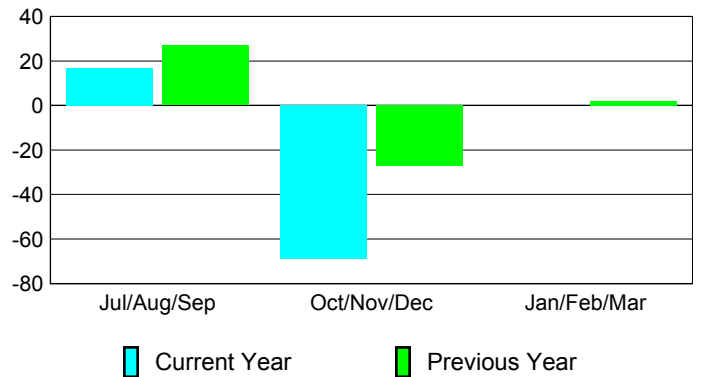

Membership Results 2012-2013

Membership 2011-2012

Month	Net Memb Goal	Actual New Memb	Actual Dropped Memb	Gain/Loss of Memb	Gain/Loss of Memb
Jul/Aug/Sep	70	55	-38	17	27
Oct/Nov/Dec	10	23	-92	-69	-27
Jan/Feb/Mar	40	0	0	0	2
Totals	120	78	-130	-52	2

Membership Results 2012-2013

Goal, New, Dropped, Gain/Loss

Comparison of Membership Gain/Loss

Current Year Compared to the Previous Year

Gender Comparison 2012-2013

Jul/Aug/Sep

Oct/Nov/Dec

Jan/Feb/Mar