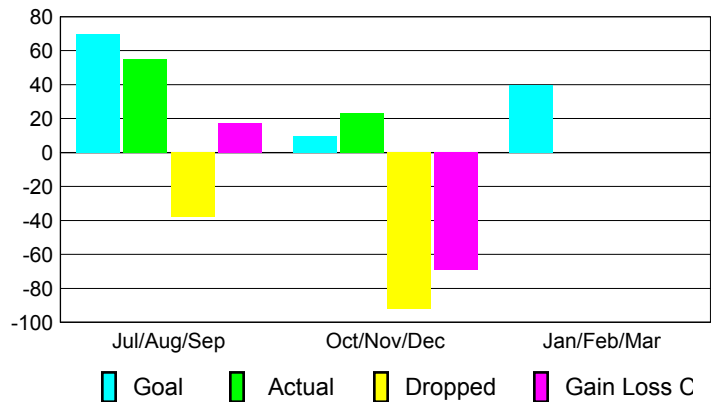

Membership Results 2012-2013

Goal, New, Dropped, Gain/Loss

Comparison of Membership Gain/Loss

Current Year Compared to the Previous Year